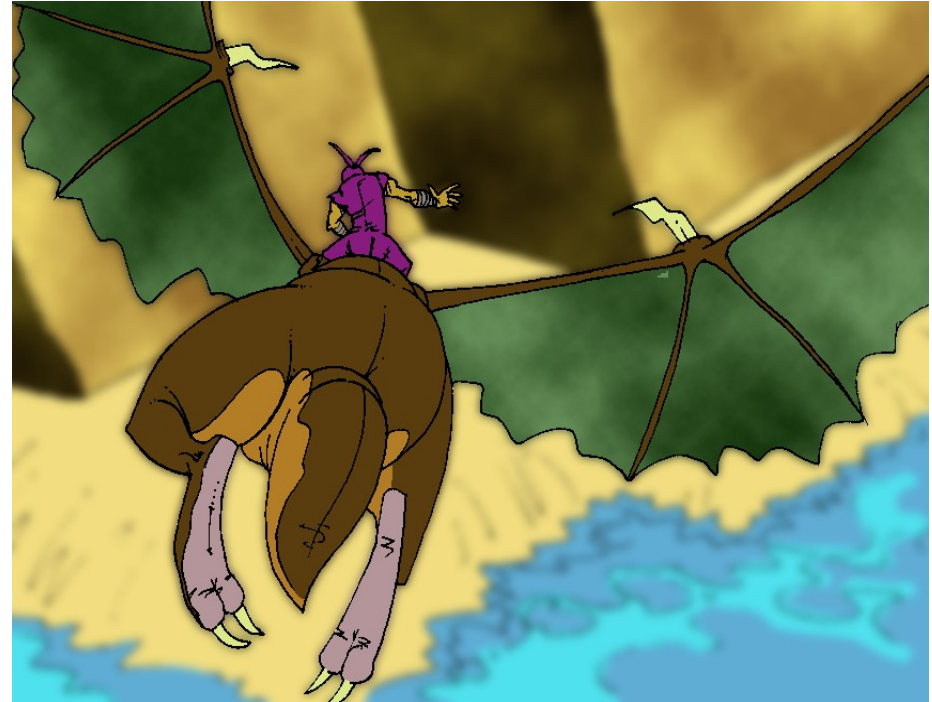

Scene 2.3a Dragon drops Ninja on Beach

Scene 1

We meet the Ninja as he is being carried on the Dragon from the previous scene. The dragon looks down, back at the Ninja, and then.....

Scene 2

.....the dragon goes into a dive, and heads for the beach down below. The ninja hangs on for dear life, as the camera follows them down.

Scene 3

**Suddenly the dragon swoops back and halts quickly, flinging the Ninja forward, off it's neck, and down toward the beach.**

Scene 4

**Falling down, he lands with a crunch, lies there for a second or two, and slowly gets to his feet. He looks up and shakes an angry fist at the departing dragon.**